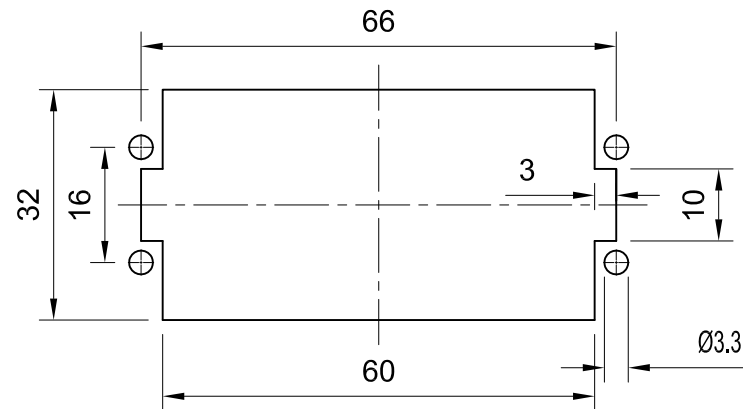

Panel cut out

 InKonn (Suzhou) Electric Technology Co.,Ltd.	All Dimensions in mm Original Size DIN A4	Date 2019-05-14	Drawing No. TC2070582	Rev. A00	Scale 1:1
	Part No. 10 30 016 1100	Created by Shuxu Huang	Checked by Yiyi Luo	Page 1/1	
Type Name IA-016-M					